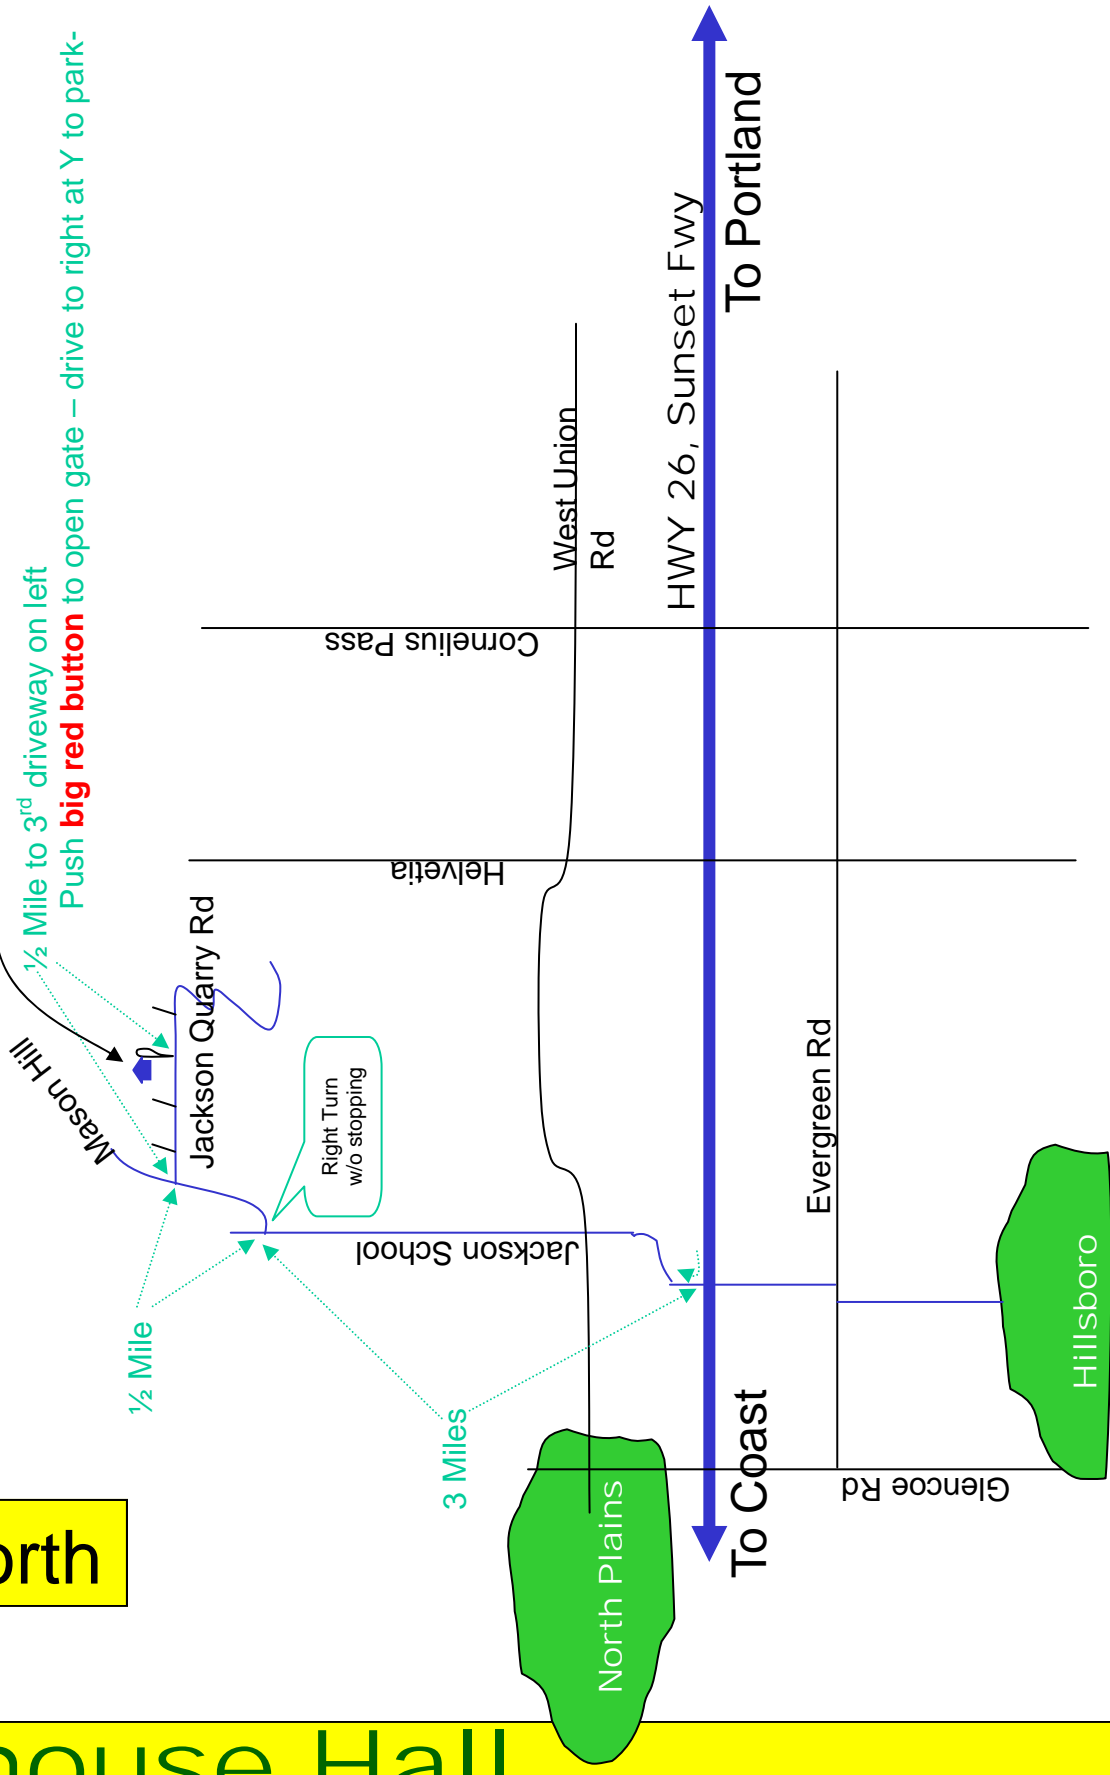

# Treehouse Hall Map

Treehouse Hall  
13456 NW Jackson Quarry Rd  
Hillsboro, OR 97124  
503-816-4880

# Treehouse Hall